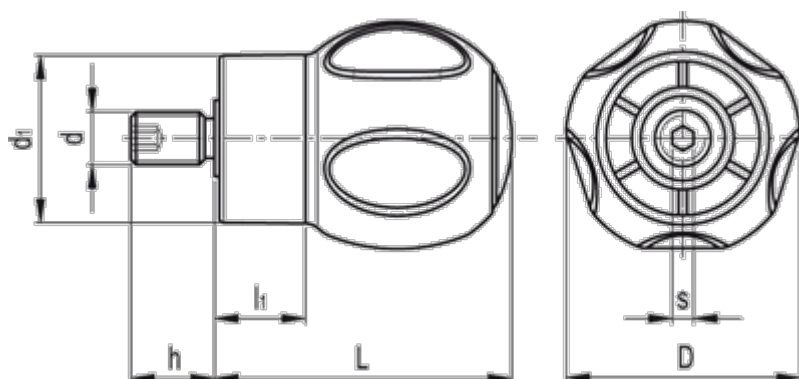

Data Sheet

Article number: 2304245292

Description: E+G Revolving handle Ergostyle
EBK.50+x-M10

Measures

D	= 50
d1	= 36
d 6g	= M10
h	= 17
L	= 62
l1	= 19
s	= 5
Weight (g)	= 90